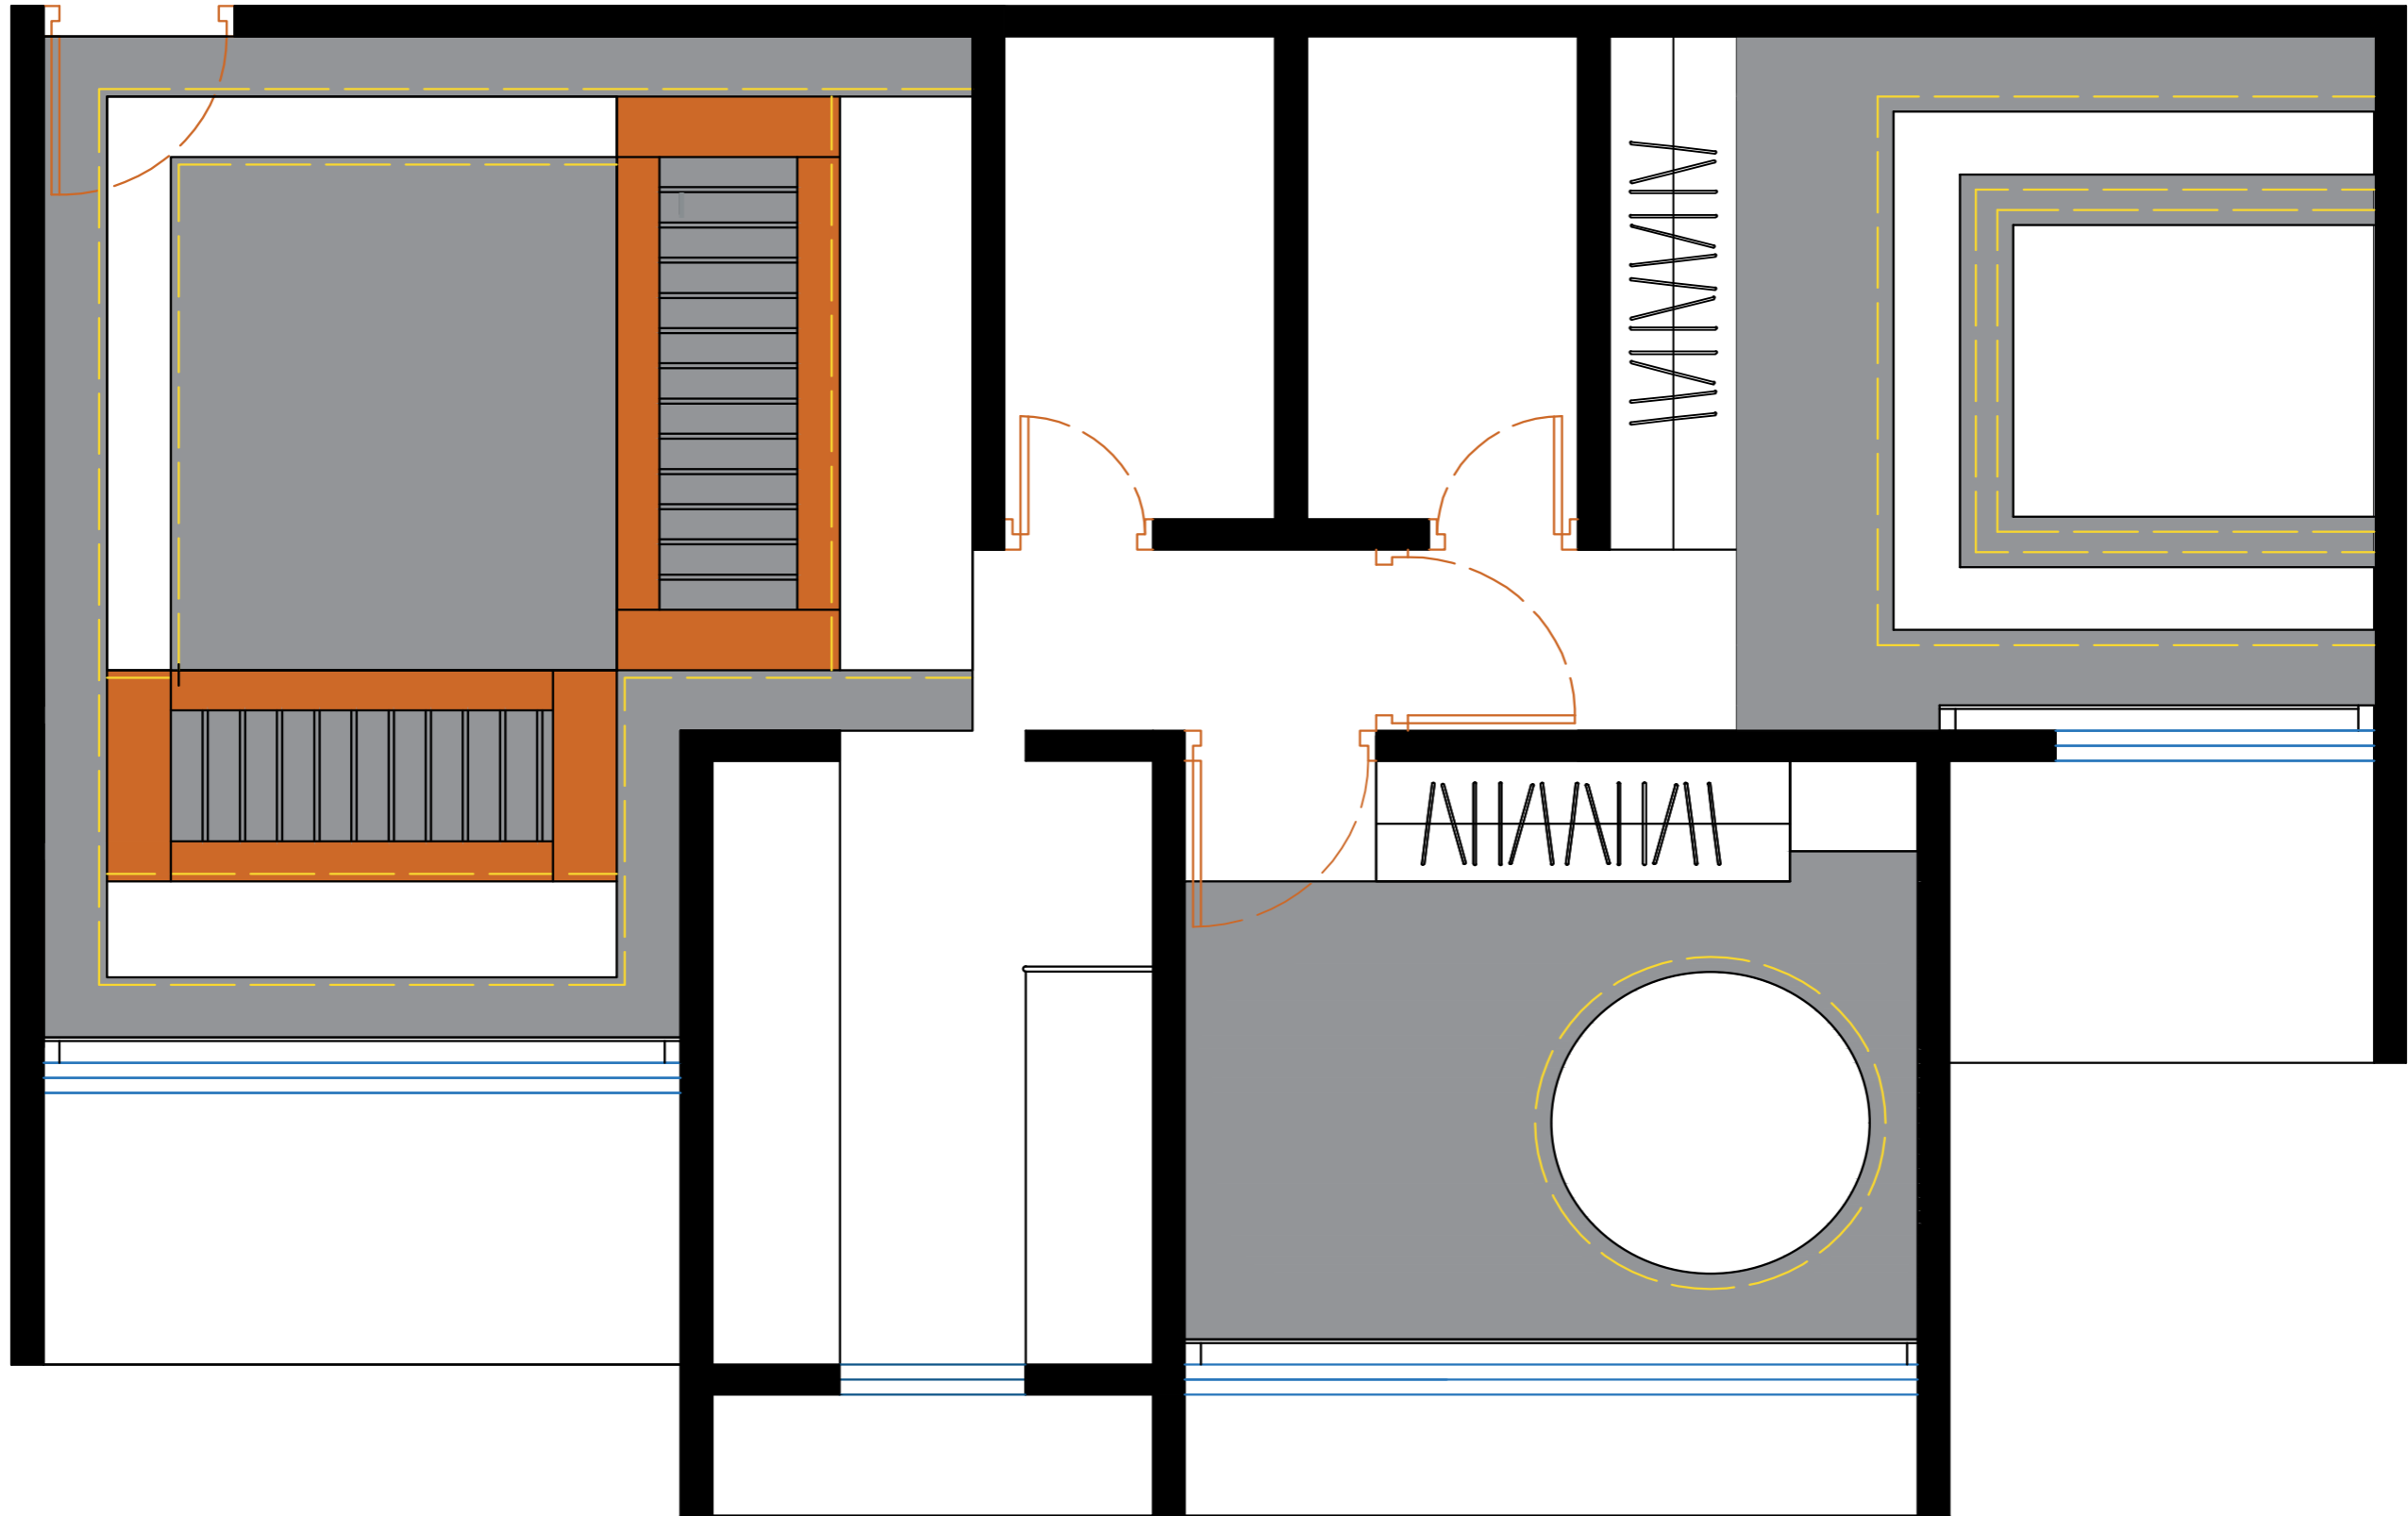

Sketch Up

PS

V-RAY

Creative skill

Cricket

Football

Table tanis

FLOOR PLAN

C E I L I N G L A Y O U T

E L E C L A Y O U T

LEGEND

-  SWITCH BOARD AT 1050 MM FROM FFL
-  BELL PUSH BUTTON AT 1050 MM FROM FFL
-  CEILING LIGHT
-  MIRROR LIGHT (HEIGHT AS PER MIRROR TOP)
-  BELL AT 2400 FROM FFL
-  2/3 PIN 6A SWITCHED SOCKET OUTLET AT 300 MM FROM FFL
-  3 PIN 6/16A SWITCHED SOCKET OUTLET AT 300 MM FROM FFL
-  3 PIN 6/16A SWITCHED SOCKET OUTLET AT 1800 MM FROM FFL FOR GEYSER
-  3 PIN 25A SWITCHED SOCKET OUTLET FOR AC AT 300 MM FROM FFL
-  2/3 PIN 6A SWITCH SOCKET OUTLET FOR CHIMNEY
-  EXHAUST FAN AS PER WINDOW DETAIL
-  TV SOCKET AT 300 MM FROM FFL
-  CEILING FAN
-  CHANDELIER
- LIVING ROOM AC SWITCH IS BESIDE SOFA
- KIDS ROOM AC SWITCH IS BESIDE BED ABOVE SIDE TABLE
- MASTER BEDROOM AC SWITCH IS BESIDE BED ON RIGHT SIDE

SECTION A & B

SECTION C & D

SECTION E & F

M O O D B O A R D

L-SHAPE SOFA

CURTAIN

COFFEE TABLE

MIRROR

DINNING TABLE

PHOTO FRAME

PANNEL TRANGLE

C E I L I N G 3 D

LIVING AREA

- COUNCIL PANEL LIGHT AND SPOT LIGHT FOR CEILING
- REIGA CEILING FAN
- DOWNLIGHT FOR DINNING
- 1.8 TON AC
- CEHANDEL

K I D S B E D R O O M