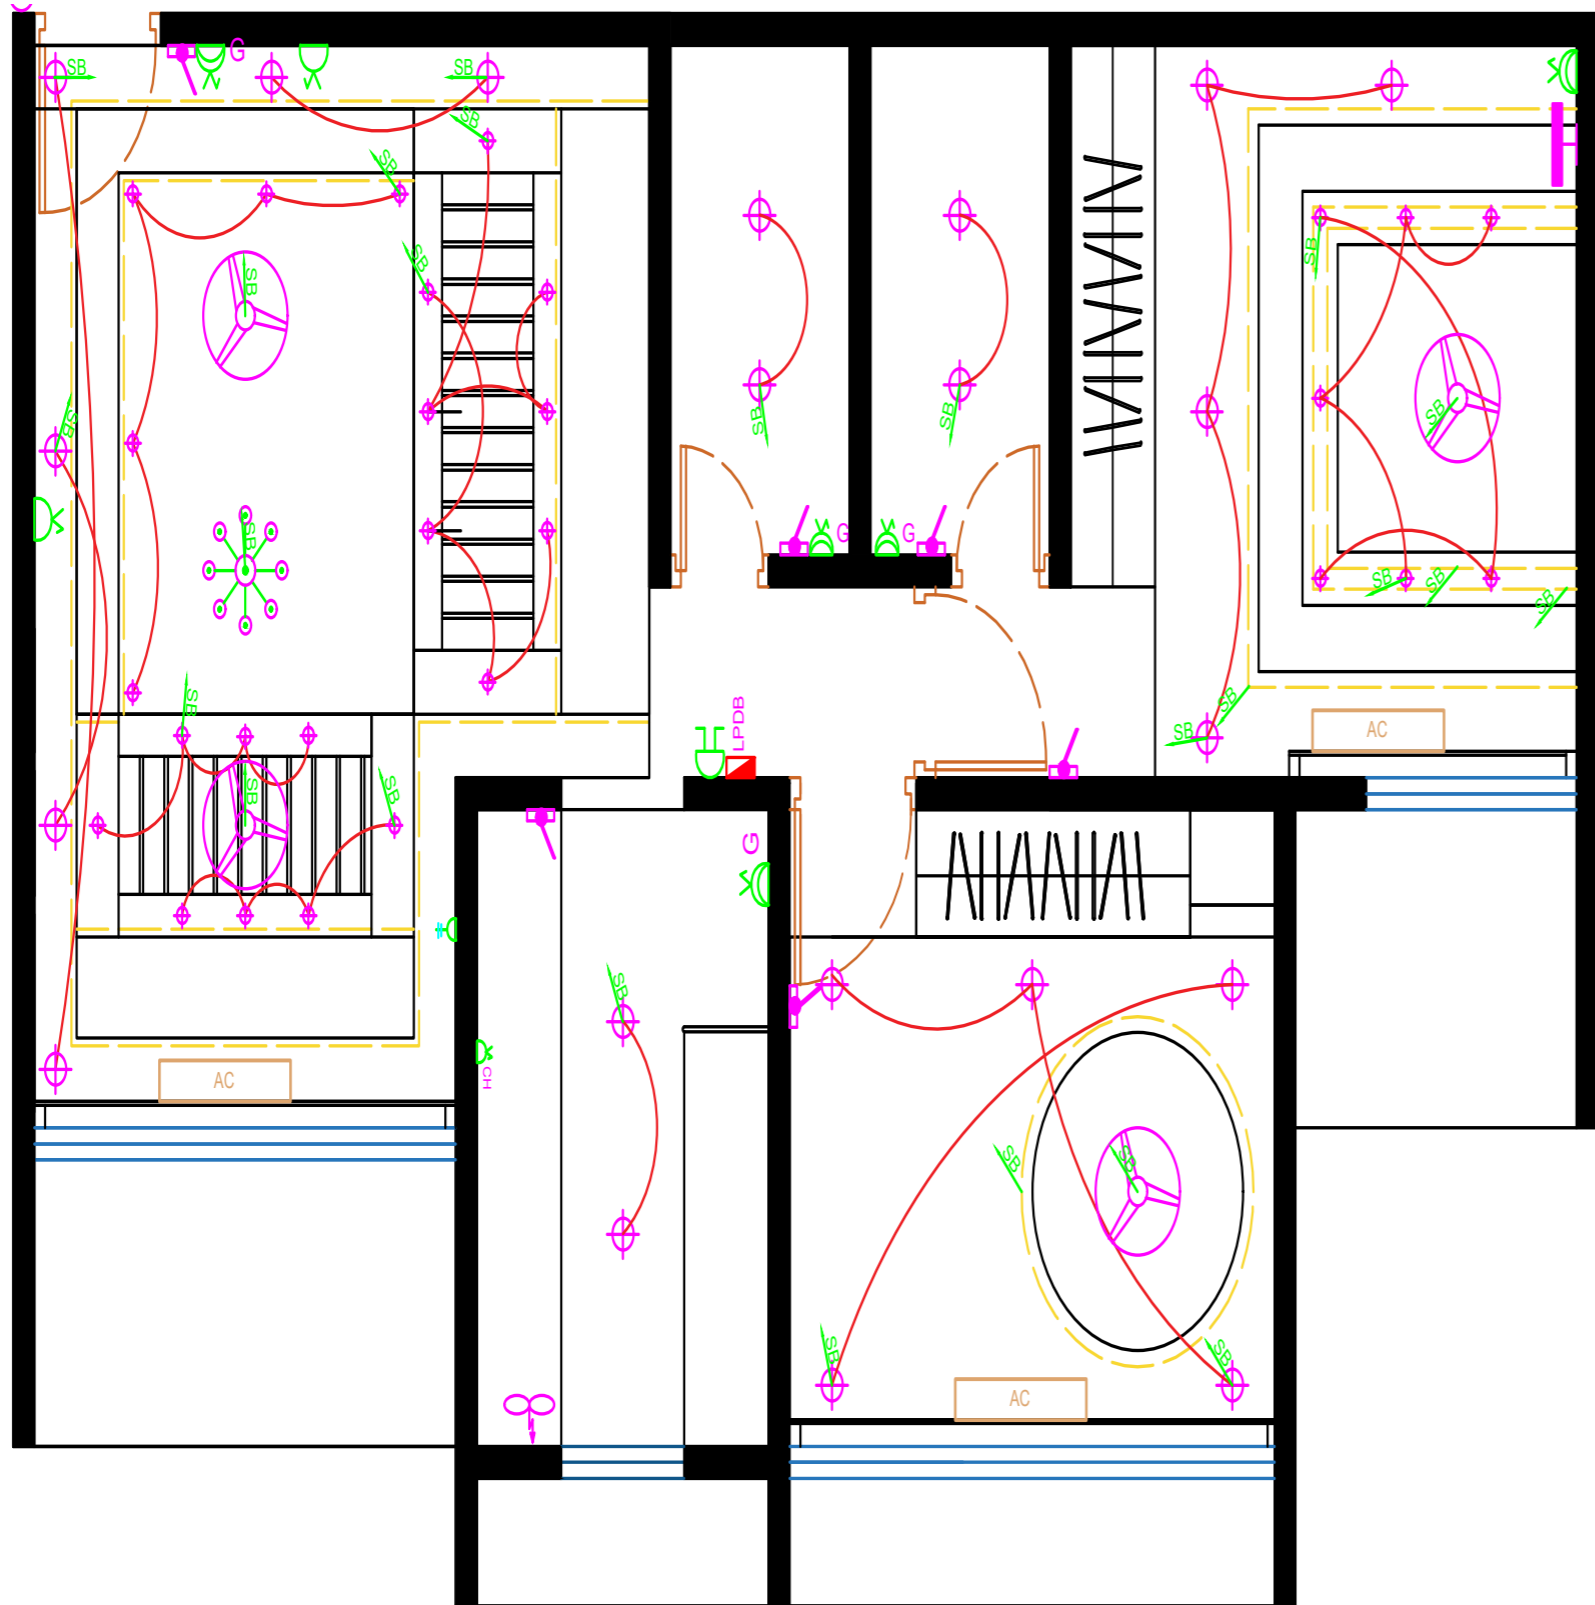

Sketch Up

PS

V-RAY

Creative skill

Cricket

Football

Table tanis

FLOOR PLAN

C E I L I N G L A Y O U T

E L E C L A Y O U T

LEGEND

-  SWITCH BOARD AT 1050 MM FROM FFL
-  BELL PUSH BUTTON AT 1050 MM FROM FFL
-  CEILING LIGHT
-  MIRROR LIGHT (HEIGHT AS PER MIRROR TOP)
-  BELL AT 2400 FROM FFL
-  2/3 PIN 6A SWITCHED SOCKET OUTLET AT 300 MM FROM FFL
-  3 PIN 6/16A SWITCHED SOCKET OUTLET AT 300 MM FROM FFL
-  3 PIN 6/16A SWITCHED SOCKET OUTLET AT 1800 MM FROM FFL FOR GEYSER
-  3 PIN 25A SWITCHED SOCKET OUTLET FOR AC AT 300 MM FROM FFL
-  2/3 PIN 6A SWITCH SOCKET OUTLET FOR CHIMNEY
-  EXHAUST FAN AS PER WINDOW DETAIL
-  TV SOCKET AT 300 MM FROM FFL
-  CEILING FAN
-  CHANDELIER
- LIVING ROOM AC SWITCH IS BESIDE SOFA
- KIDS ROOM AC SWITCH IS BESIDE BED ABOVE SIDE TABLE
- MASTER BEDROOM AC SWITCH IS BESIDE BED ON RIGHT SIDE