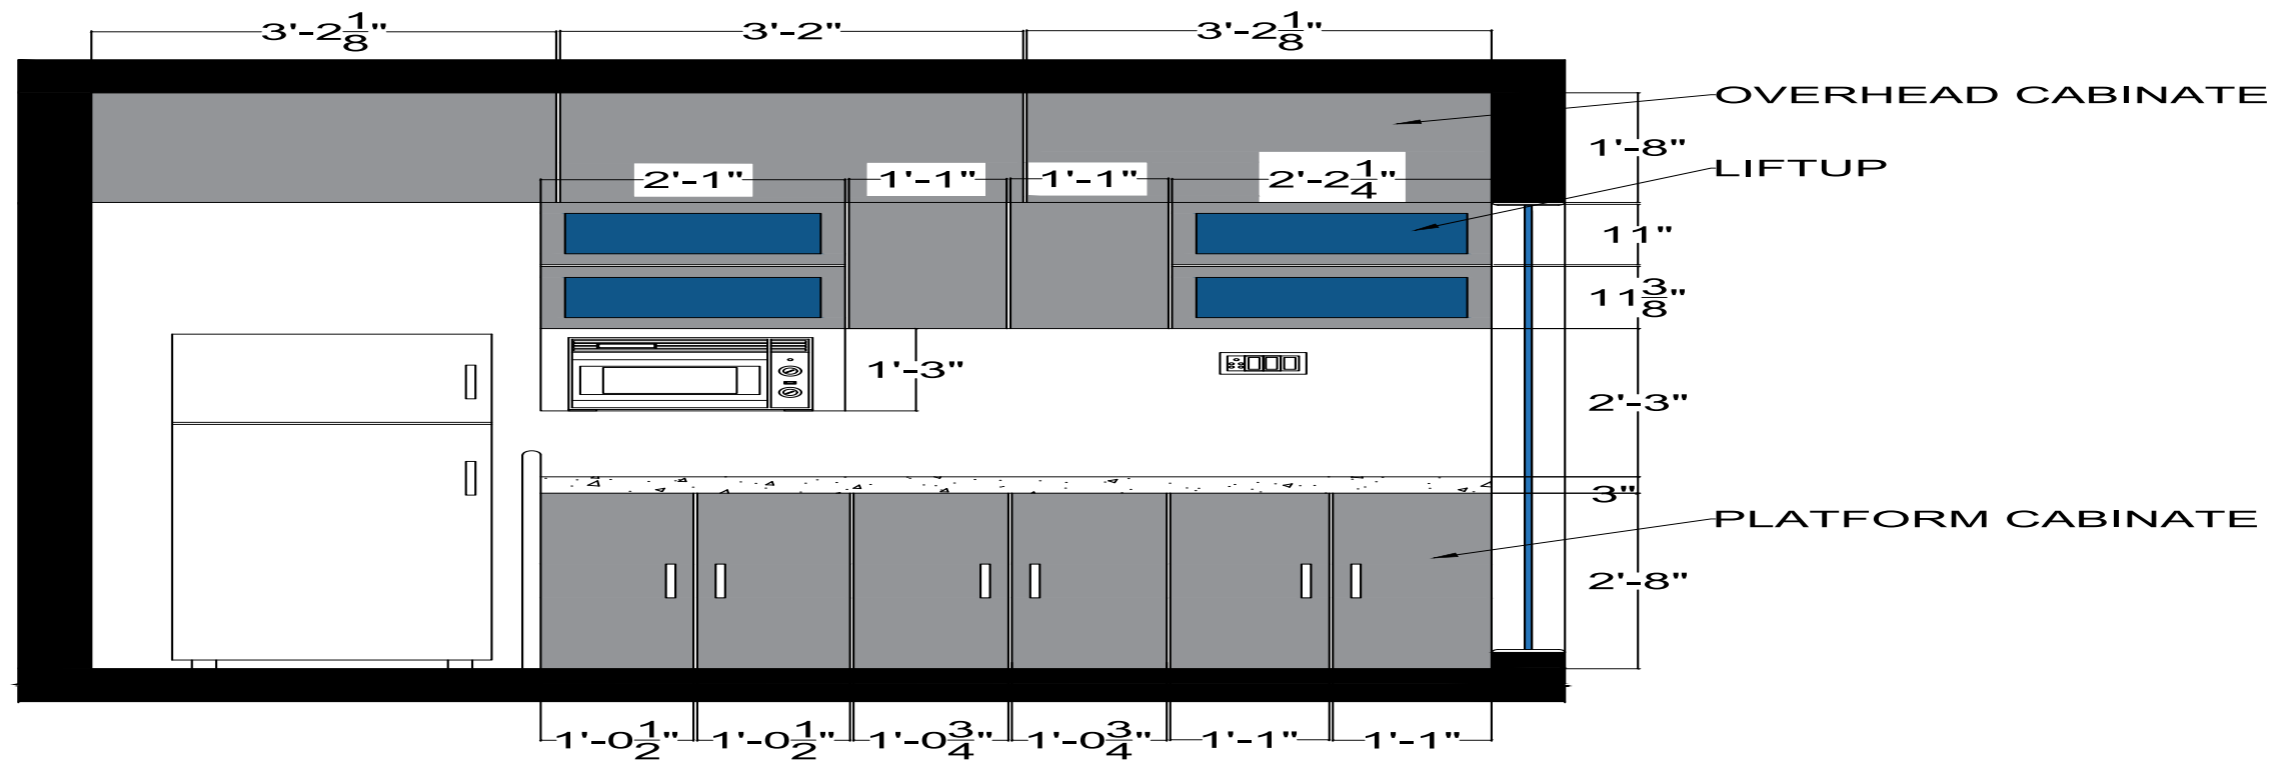

SECTION C & D