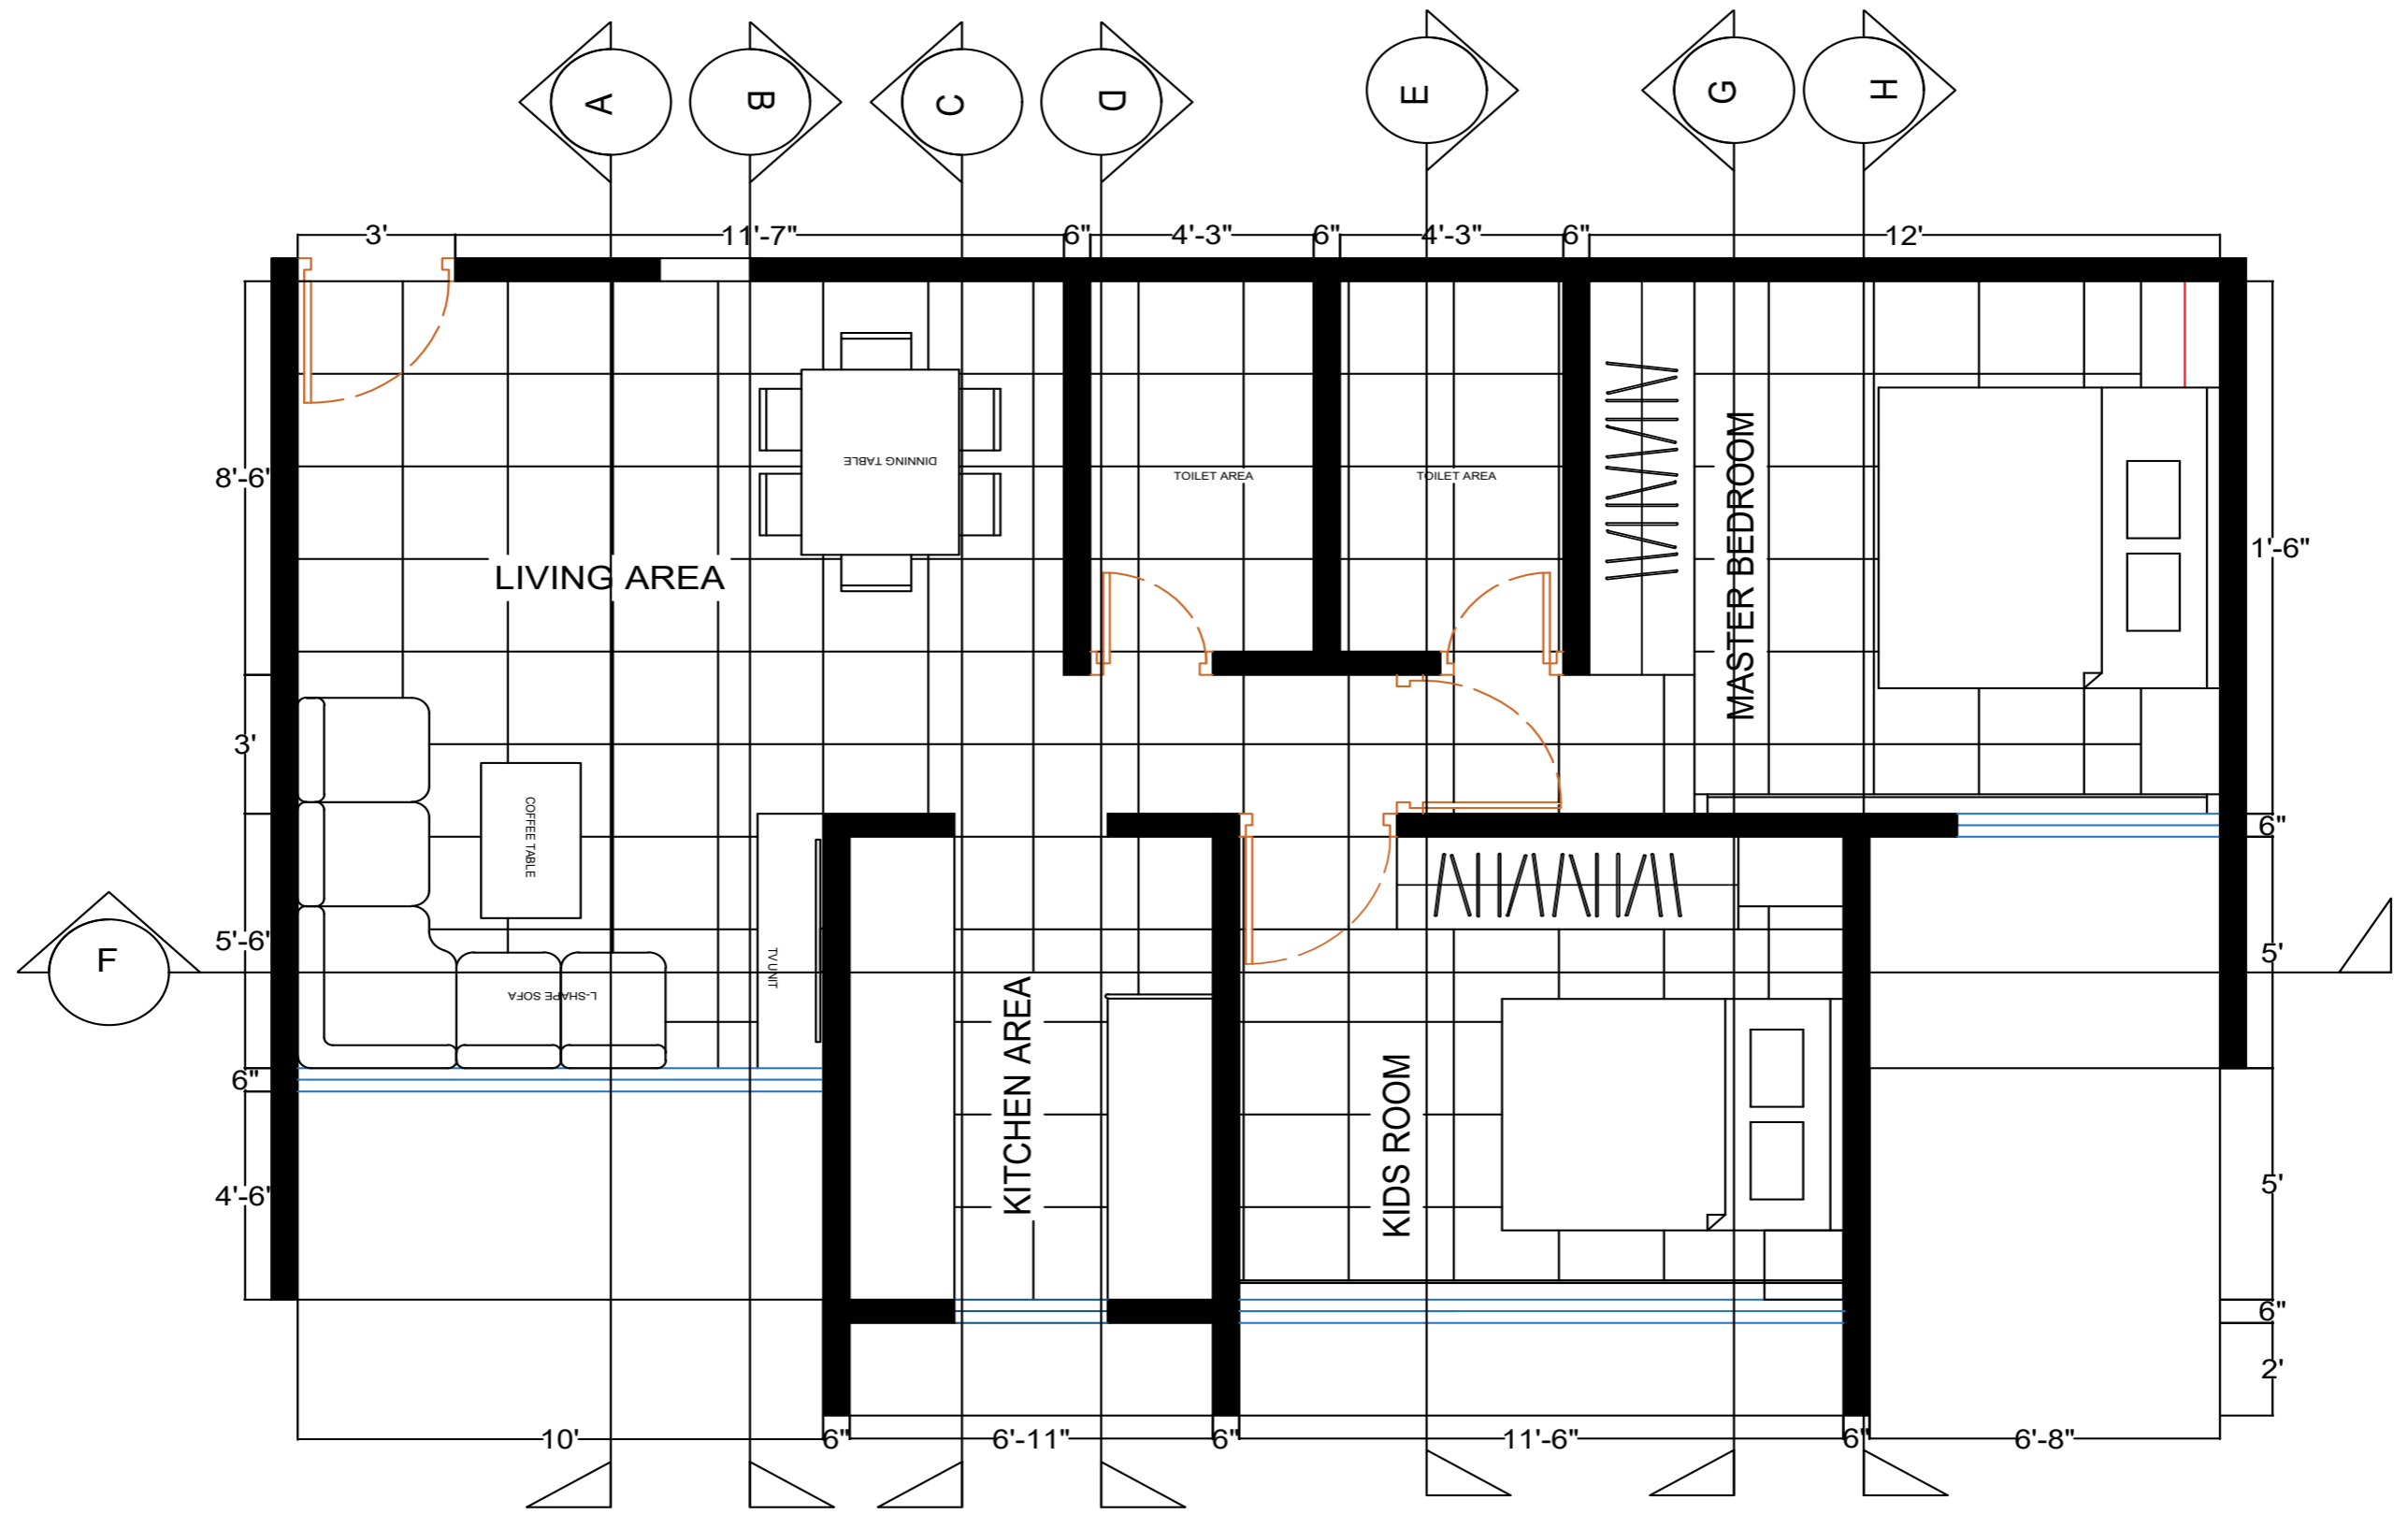

Sketch Up

PS

V-RAY

Creative skill

Cricket

Football

Table tanis

FLOOR PLAN

C E I L I N G L A Y O U T

E L E C L A Y O U T

LEGEND

-  SWITCH BOARD AT 1050 MM FROM FFL
-  BELL PUSH BUTTON AT 1050 MM FROM FFL
-  CEILING LIGHT
-  MIRROR LIGHT (HEIGHT AS PER MIRROR TOP)
-  BELL AT 2400 FROM FFL
-  2/3 PIN 6A SWITCHED SOCKET OUTLET AT 300 MM FROM FFL
-  3 PIN 6/16A SWITCHED SOCKET OUTLET AT 300 MM FROM FFL
-  3 PIN 6/16A SWITCHED SOCKET OUTLET AT 1800 MM FROM FFL FOR GEYSER
-  3 PIN 25A SWITCHED SOCKET OUTLET FOR AC AT 300 MM FROM FFL
-  2/3 PIN 6A SWITCH SOCKET OUTLET FOR CHIMNEY
-  EXHAUST FAN AS PER WINDOW DETAIL
-  TV SOCKET AT 300 MM FROM FFL
-  CEILING FAN
-  CHANDELIER
- LIVING ROOM AC SWITCH IS BESIDE SOFA
- KIDS ROOM AC SWITCH IS BESIDE BED ABOVE SIDE TABLE
- MASTER BEDROOM AC SWITCH IS BESIDE BED ON RIGHT SIDE

SECTION A & B

SECTION C & D

SECTION E & F

M O O D B O A R D

L-SHAPE SOFA

CURTAIN

COFFEE TABLE

MIRROR