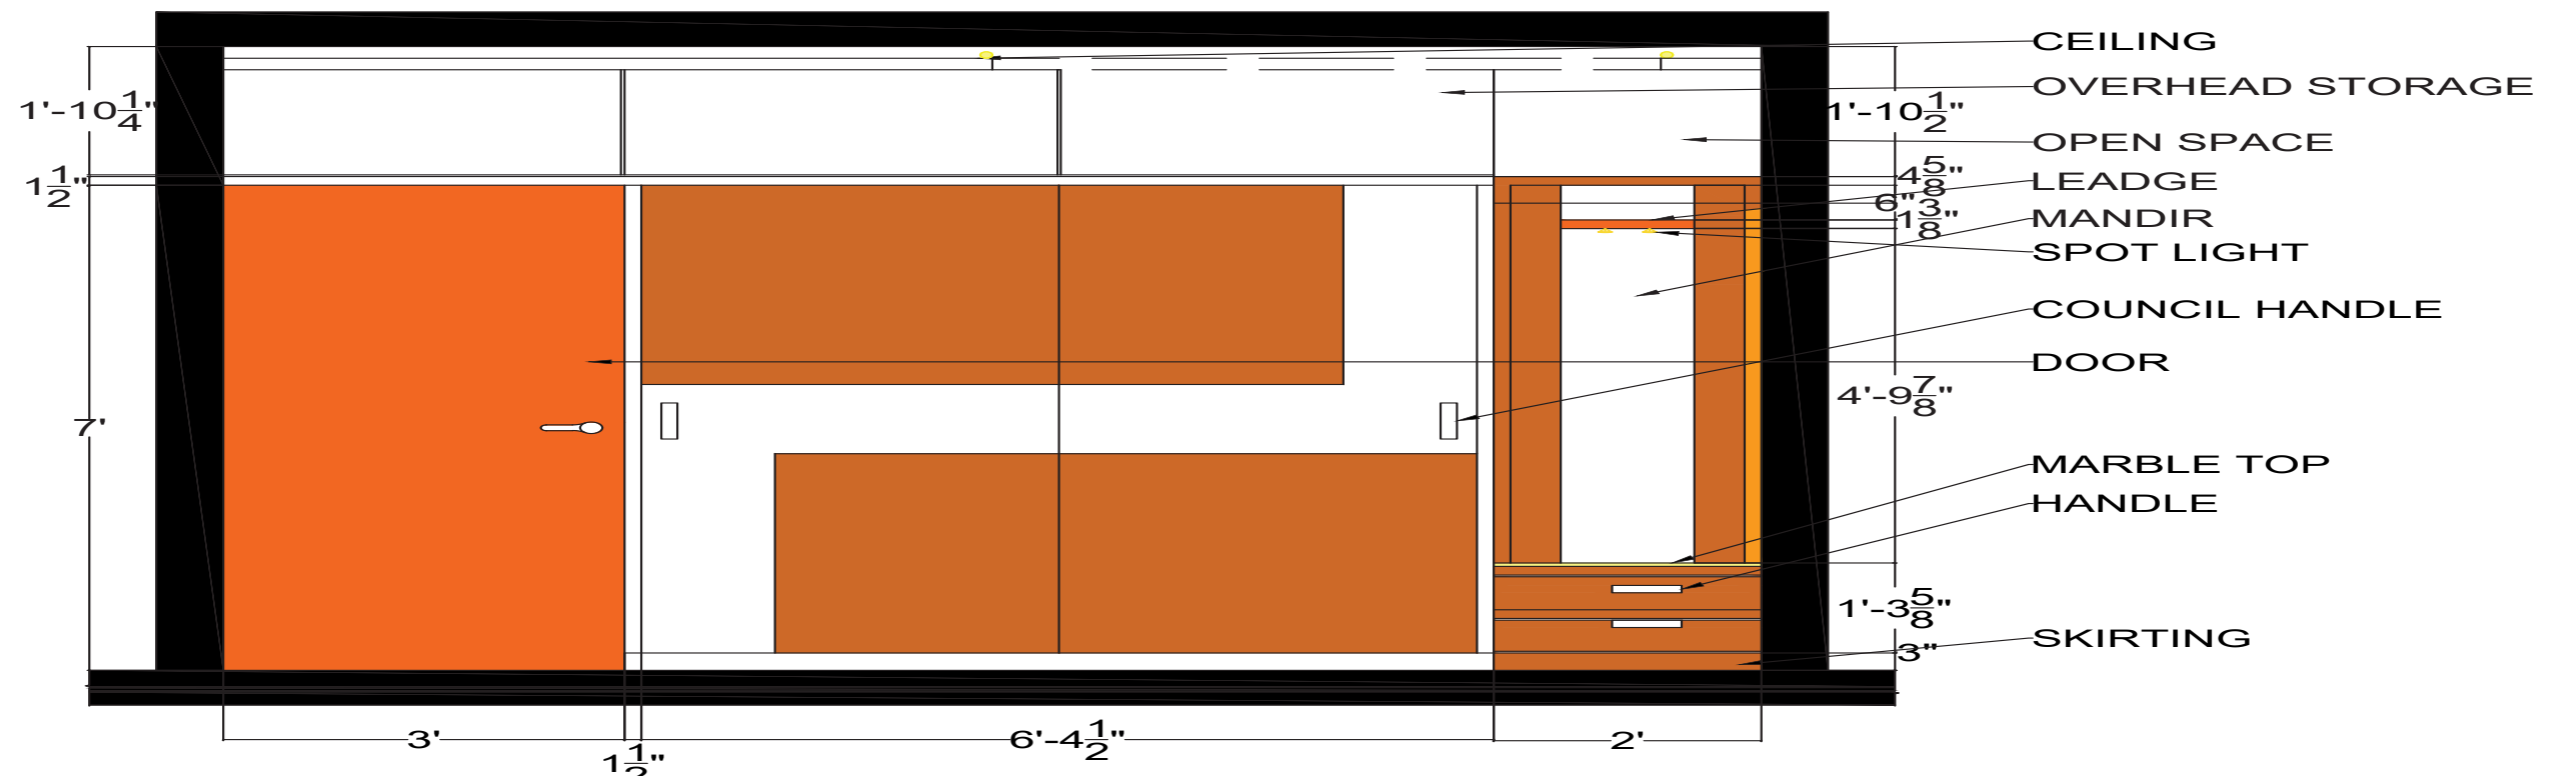

C E I L I N G L A Y O U T

E L E C L A Y O U T

LEGEND

-  SWITCH BOARD AT 1050 MM FROM FFL
-  BELL PUSH BUTTON AT 1050 MM FROM FFL
-  CEILING LIGHT
-  MIRROR LIGHT (HEIGHT AS PER MIRROR TOP)
-  BELL AT 2400 FROM FFL
-  2/3 PIN 6A SWITCHED SOCKET OUTLET AT 300 MM FROM FFL
-  3 PIN 6/16A SWITCHED SOCKET OUTLET AT 300 MM FROM FFL
-  3 PIN 6/16A SWITCHED SOCKET OUTLET AT 1800 MM FROM FFL FOR GEYSER
-  3 PIN 25A SWITCHED SOCKET OUTLET FOR AC AT 300 MM FROM FFL
-  2/3 PIN 6A SWITCH SOCKET OUTLET FOR CHIMNEY
-  EXHAUST FAN AS PER WINDOW DETAIL
-  TV SOCKET AT 300 MM FROM FFL
-  CEILING FAN
-  CHANDELIER
- LIVING ROOM AC SWITCH IS BESIDE SOFA
- KIDS ROOM AC SWITCH IS BESIDE BED ABOVE SIDE TABLE
- MASTER BEDROOM AC SWITCH IS BESIDE BED ON RIGHT SIDE

SECTION A & B

SECTION C & D

SECTION E & F

M O O D B O A R D

L-SHAPE SOFA

CURTAIN

COFFEE TABLE

MIRROR