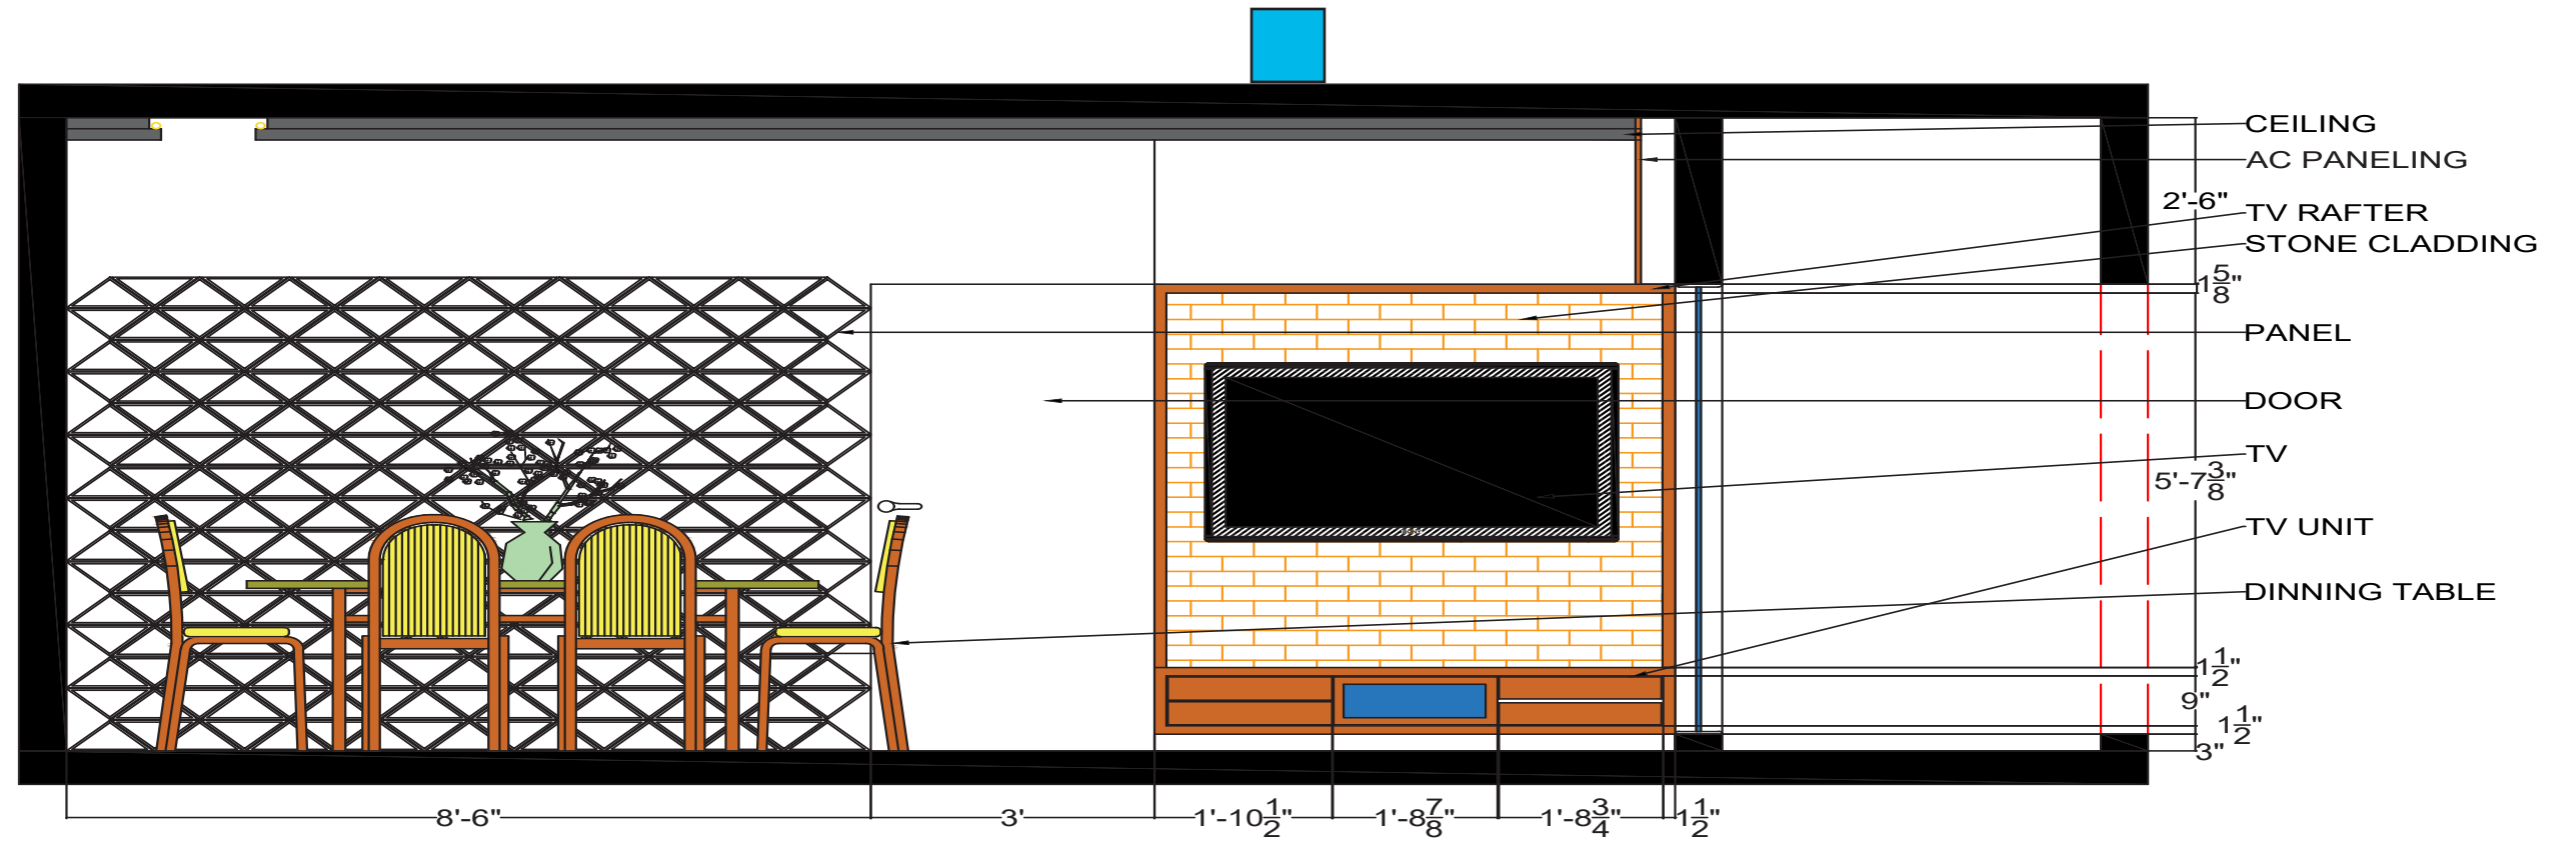

C E I L I N G L A Y O U T

E L E C L A Y O U T

LEGEND

-  SWITCH BOARD AT 1050 MM FROM FFL
-  BELL PUSH BUTTON AT 1050 MM FROM FFL
-  CEILING LIGHT
-  MIRROR LIGHT (HEIGHT AS PER MIRROR TOP)
-  BELL AT 2400 FROM FFL
-  2/3 PIN 6A SWITCHED SOCKET OUTLET AT 300 MM FROM FFL
-  3 PIN 6/16A SWITCHED SOCKET OUTLET AT 300 MM FROM FFL
-  3 PIN 6/16A SWITCHED SOCKET OUTLET AT 1800 MM FROM FFL FOR GEYSER
-  3 PIN 25A SWITCHED SOCKET OUTLET FOR AC AT 300 MM FROM FFL
-  2/3 PIN 6A SWITCH SOCKET OUTLET FOR CHIMNEY
-  EXHAUST FAN AS PER WINDOW DETAIL
-  TV SOCKET AT 300 MM FROM FFL
-  CEILING FAN
-  CHANDELIER
- LIVING ROOM AC SWITCH IS BESIDE SOFA
- KIDS ROOM AC SWITCH IS BESIDE BED ABOVE SIDE TABLE
- MASTER BEDROOM AC SWITCH IS BESIDE BED ON RIGHT SIDE

SECTION A & B

SECTION C & D

SECTION E & F

M O O D B O A R D

L-SHAPE SOFA

CURTAIN

COFFEE TABLE

MIRROR