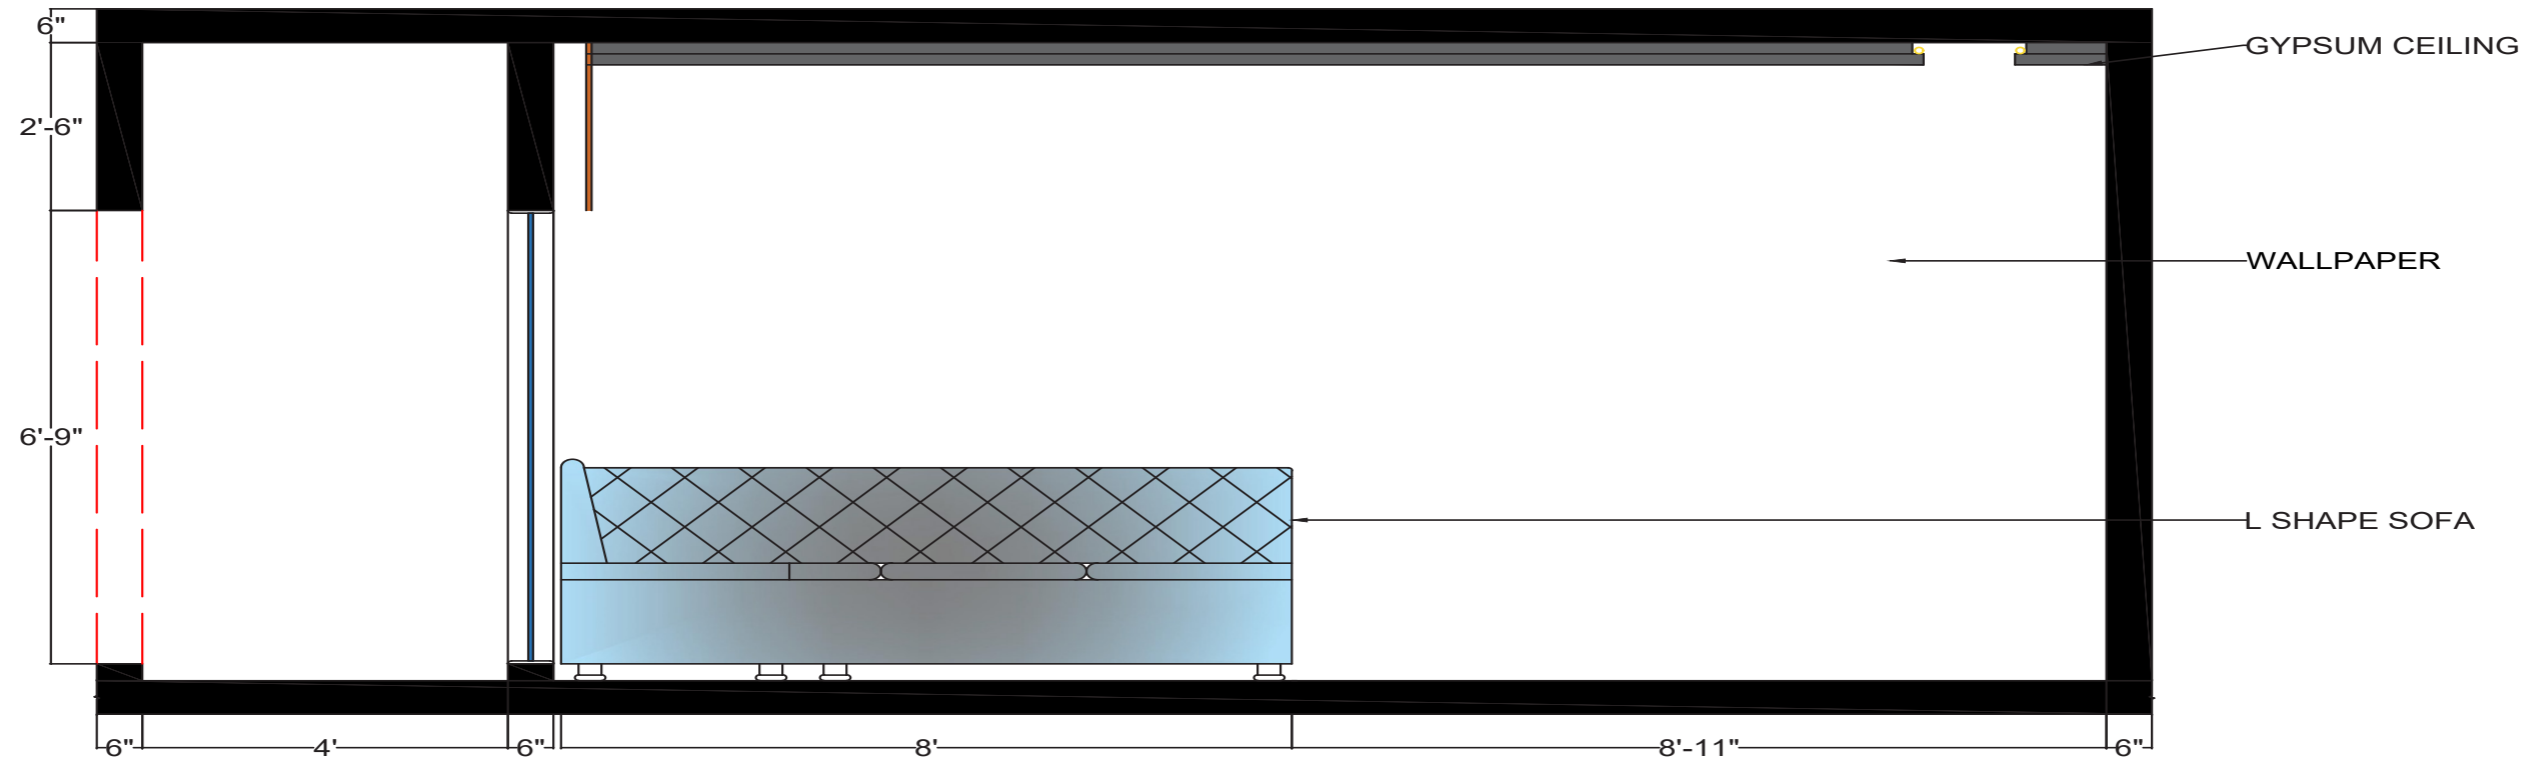

C E I L I N G L A Y O U T

E L E C L A Y O U T

LEGEND

-  SWITCH BOARD AT 1050 MM FROM FFL
-  BELL PUSH BUTTON AT 1050 MM FROM FFL
-  CEILING LIGHT
-  MIRROR LIGHT (HEIGHT AS PER MIRROR TOP)
-  BELL AT 2400 FROM FFL
-  2/3 PIN 6A SWITCHED SOCKET OUTLET AT 300 MM FROM FFL
-  3 PIN 6/16A SWITCHED SOCKET OUTLET AT 300 MM FROM FFL
-  3 PIN 6/16A SWITCHED SOCKET OUTLET AT 1800 MM FROM FFL FOR GEYSER
-  3 PIN 25A SWITCHED SOCKET OUTLET FOR AC AT 300 MM FROM FFL
-  2/3 PIN 6A SWITCH SOCKET OUTLET FOR CHIMNEY
-  EXHAUST FAN AS PER WINDOW DETAIL
-  TV SOCKET AT 300 MM FROM FFL
-  CEILING FAN
-  CHANDELIER
- LIVING ROOM AC SWITCH IS BESIDE SOFA
- KIDS ROOM AC SWITCH IS BESIDE BED ABOVE SIDE TABLE
- MASTER BEDROOM AC SWITCH IS BESIDE BED ON RIGHT SIDE

SECTION A & B

SECTION C & D

SECTION E & F

M O O D B O A R D

L-SHAPE SOFA

CURTAIN

COFFEE TABLE

MIRROR