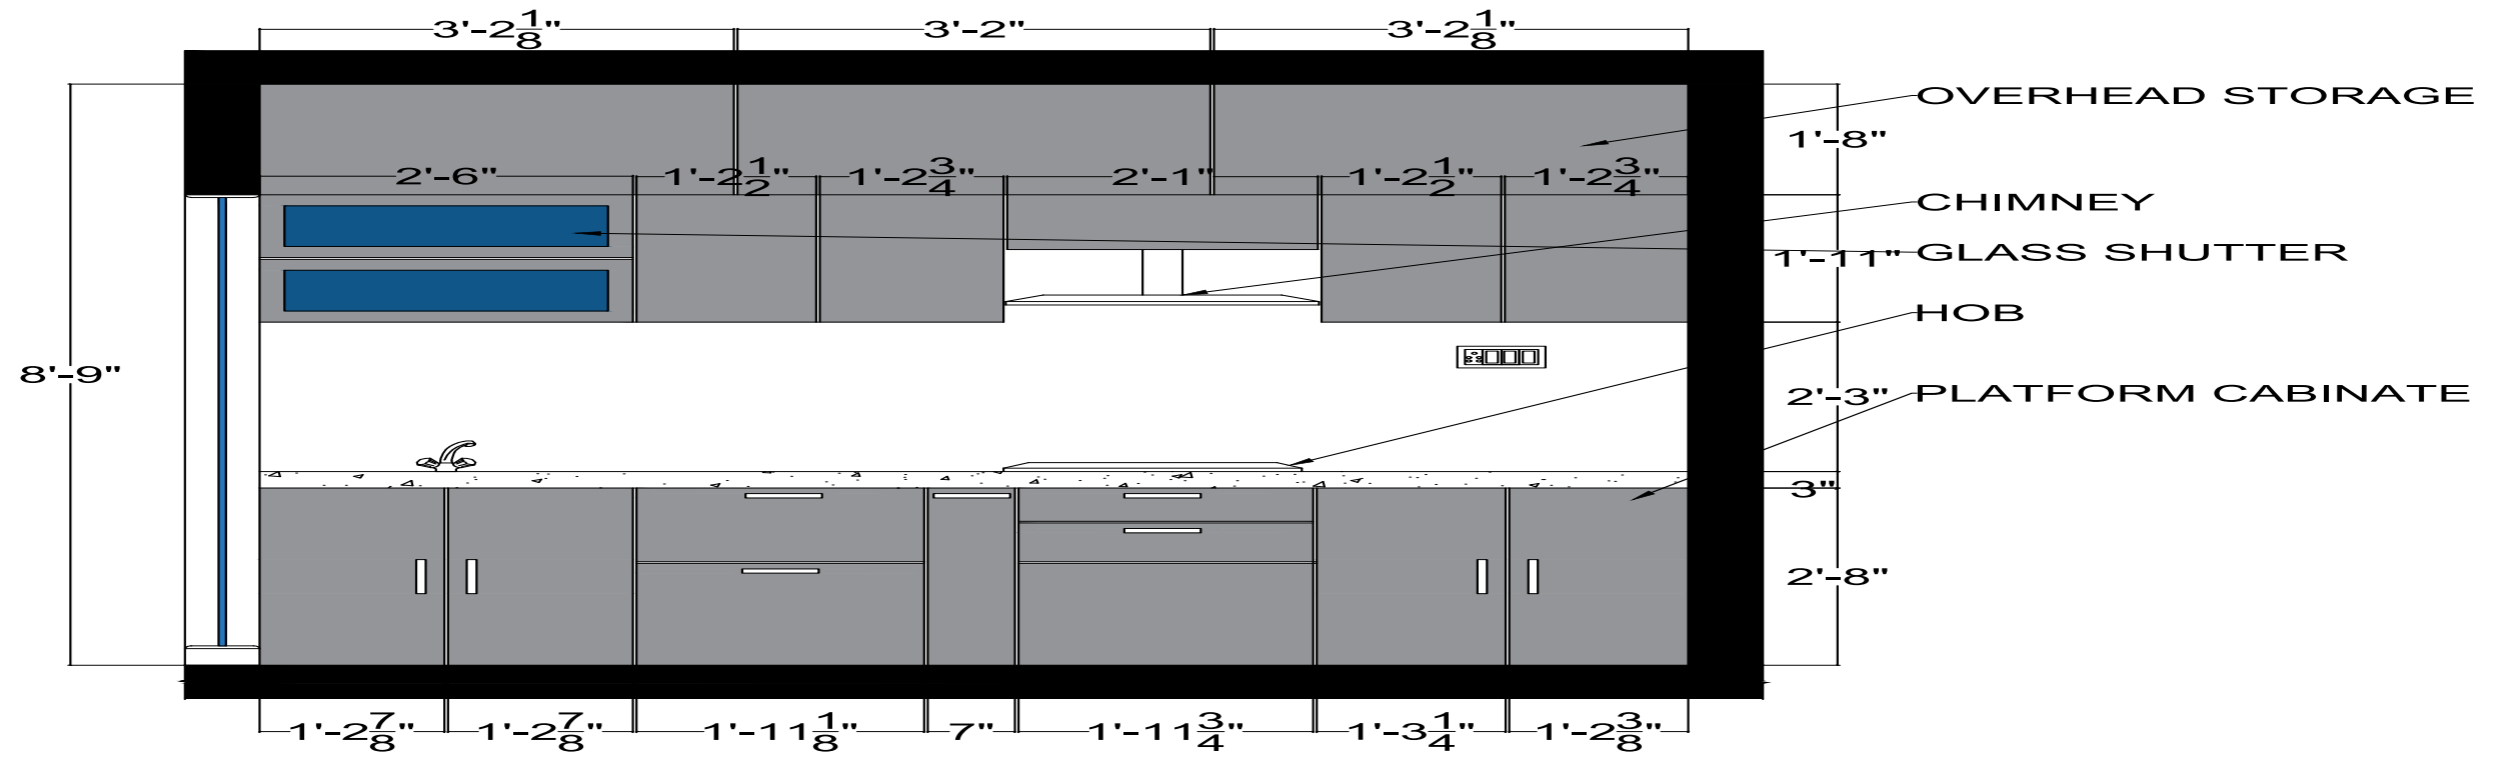

SECTION C & D